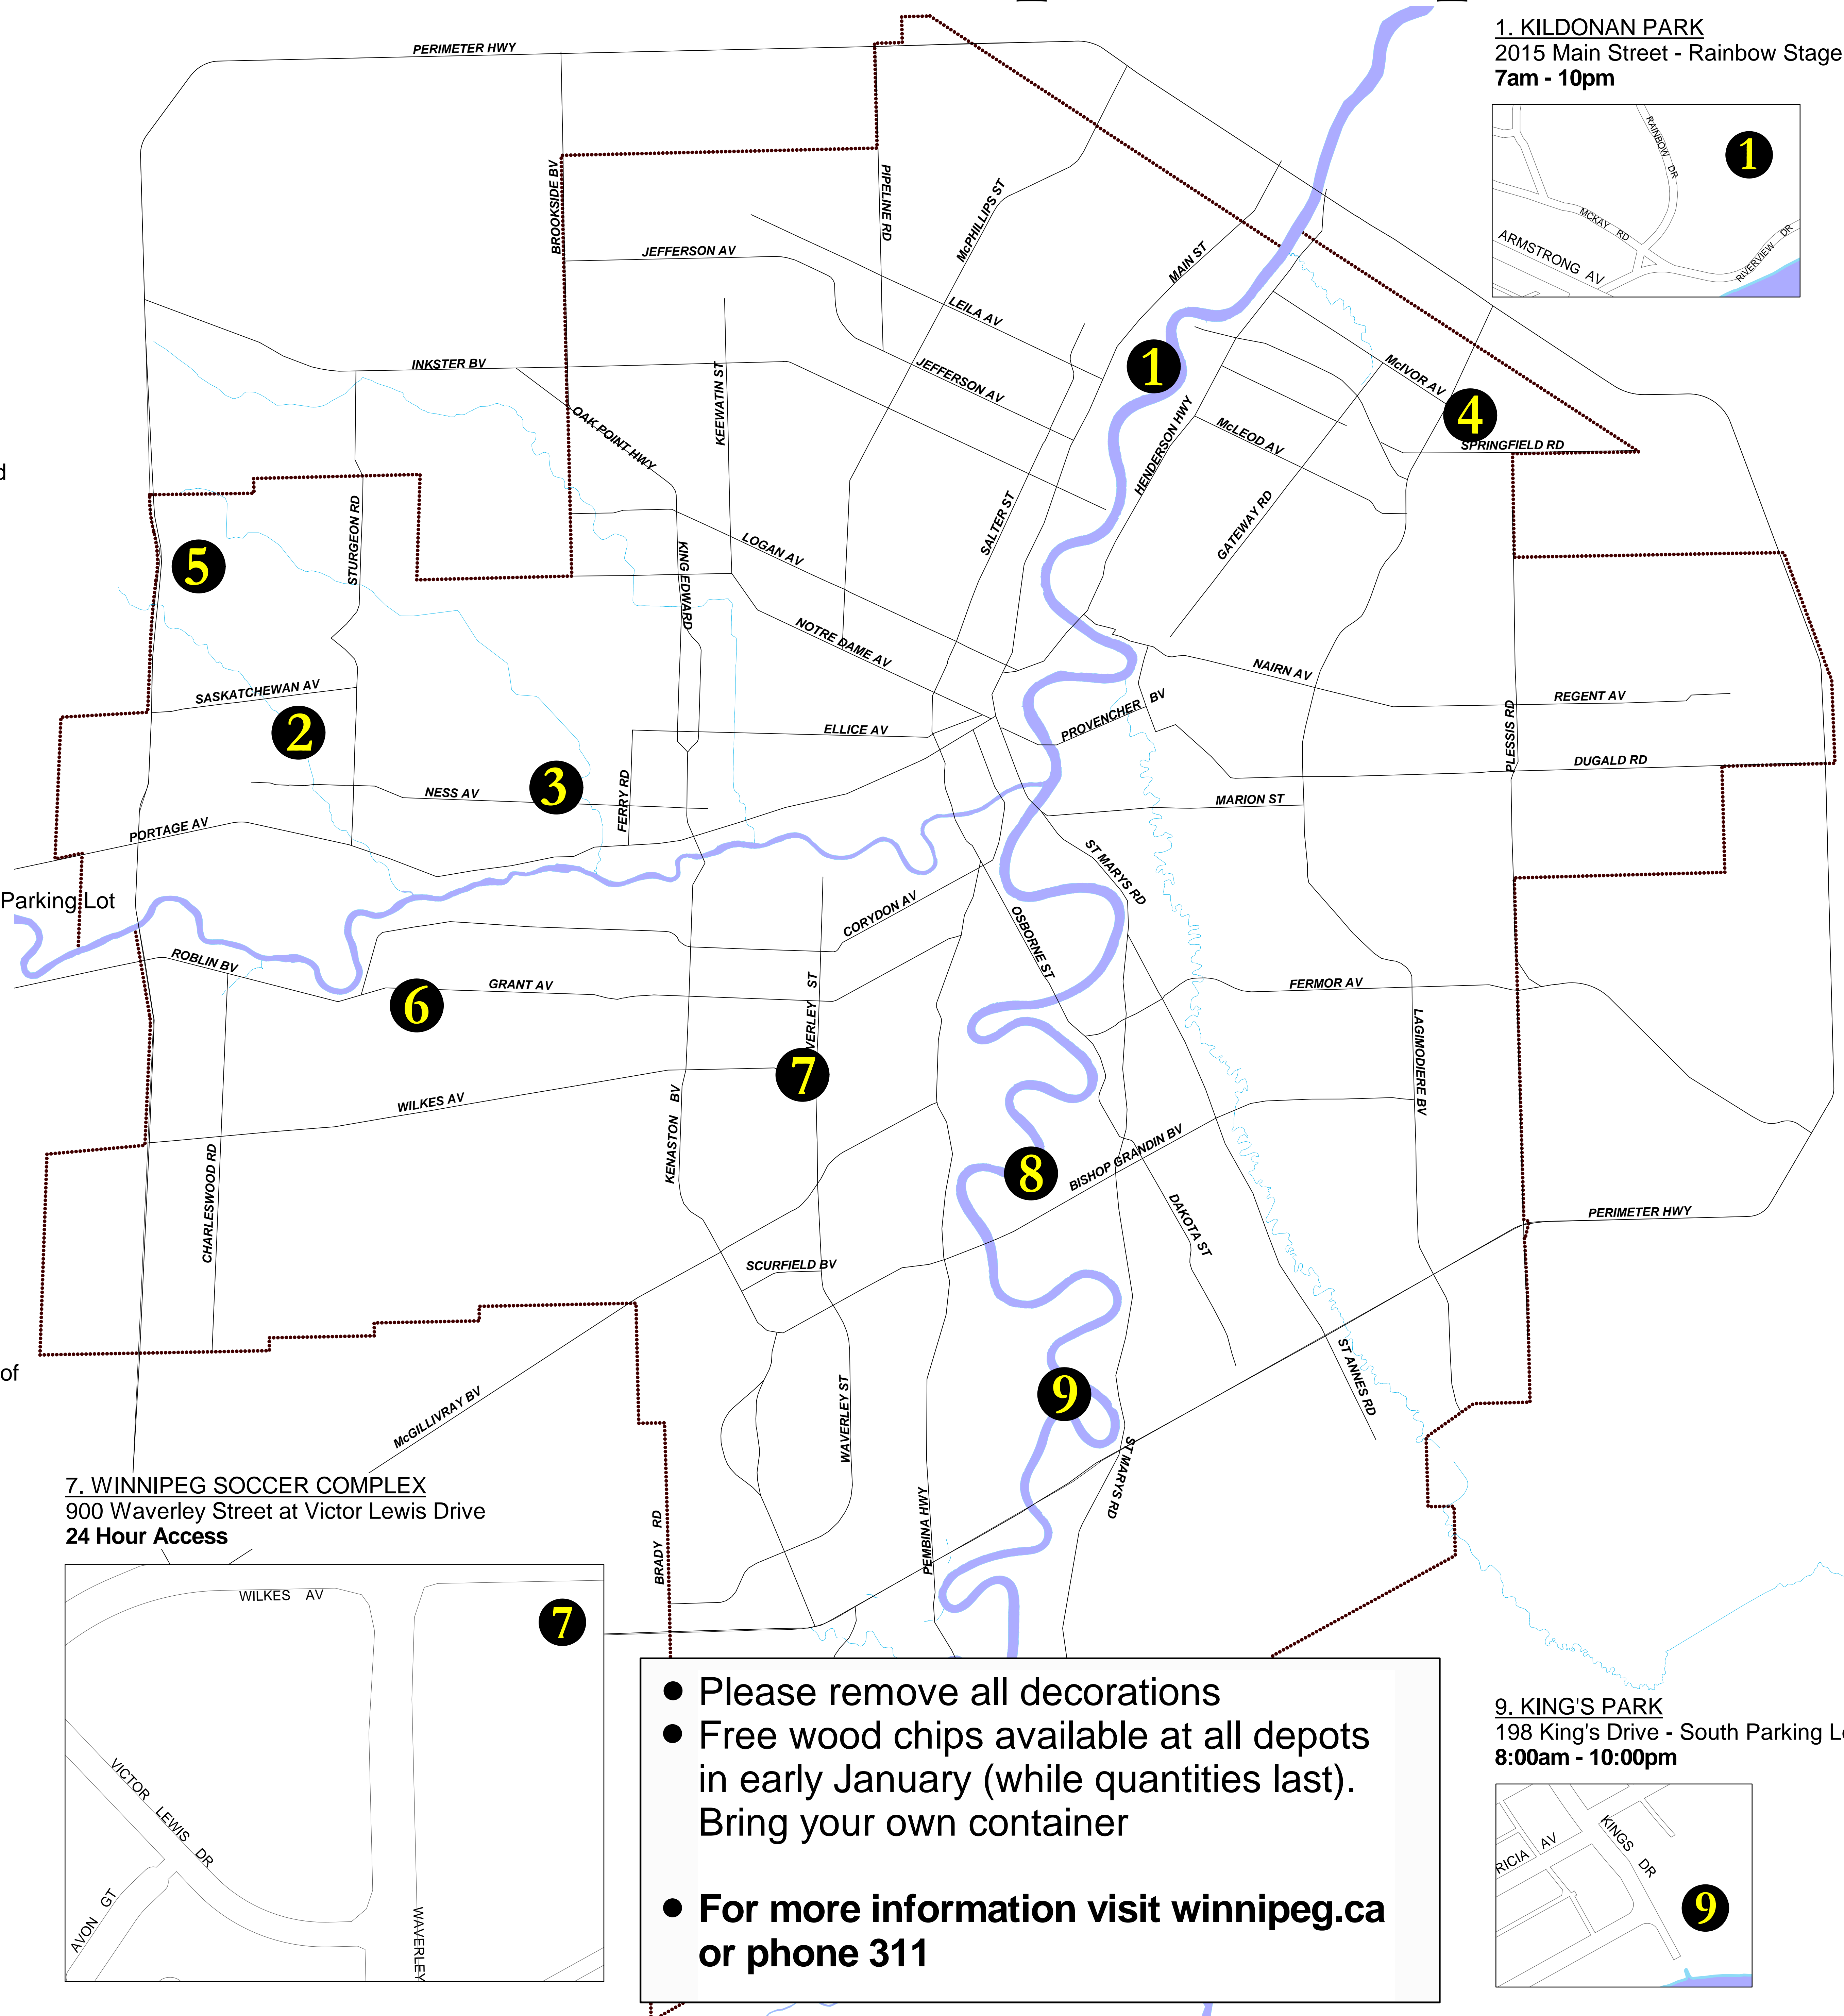

# Christmas Tree Drop Off Depots

**1. KILDONAN PARK**  
2015 Main Street - Rainbow Stage Parking Lot  
7am - 10pm

**2. VIMY ARENA**  
255 Hamilton Avenue at Vimy Road  
24 Hour Access

**4. KILCONA PARK**  
Lagimodiere Blvd and McIvor Ave  
-In Dog Walk Park Parking Lot  
7:30am - 10:00pm

**5. SUMMIT LANDFILL**  
Summit Road  
Monday to Friday: 8:30am-4:30pm

**3. ST. JAMES CIVIC CENTRE**  
2055 Ness Avenue - Northwest Corner of Parking Lot  
24 Hour Access

**6. CHARLESWOOD CENTRE**  
3900 Grant Avenue - Southwest Corner of Safeway Parking Lot (Along Haney St.)  
Access off Haney Street  
24 Hour Access

**7. WINNIPEG SOCCER COMPLEX**  
900 Waverley Street at Victor Lewis Drive  
24 Hour Access

**9. KING'S PARK**  
198 King's Drive - South Parking Lot  
8:00am - 10:00pm

**8. ST. VITAL PARK**  
190 River Road - South Parking Lot  
8:00am - 10:00pm

- Please remove all decorations
- Free wood chips available at all depots in early January (while quantities last). Bring your own container
- For more information visit [winnipeg.ca](http://winnipeg.ca) or phone 311