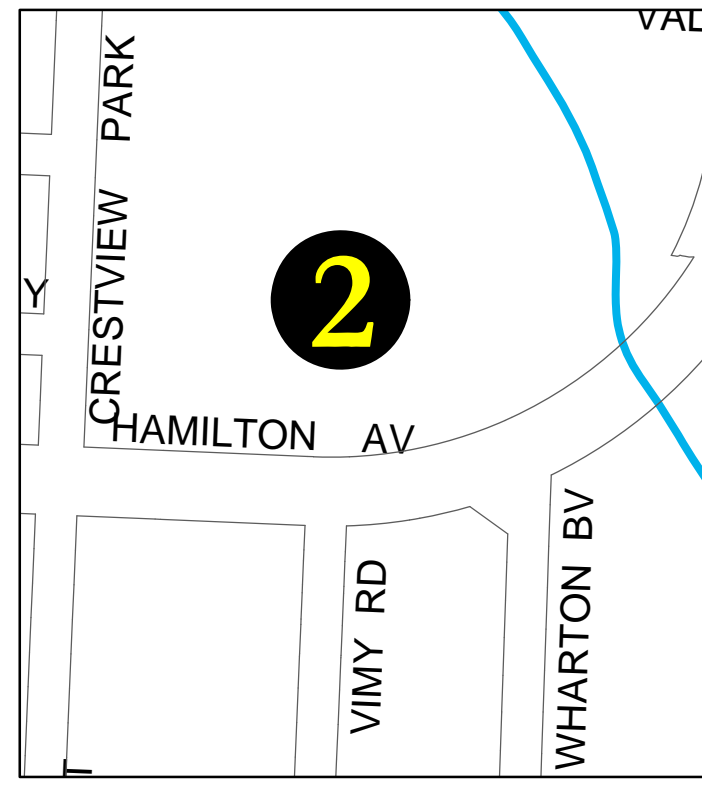

# Christmas Tree Drop Off Depots

**1. KILDONAN PARK**  
2015 Main Street - Rainbow Stage Parking Lot  
7am - 10pm

**2. VIMY ARENA**  
255 Hamilton Avenue at Vimy Road  
24 Hour Access

**4. KILCONA PARK**  
Lagimodiere Blvd and McIvor Ave  
-In Dog Walk Park Parking Lot  
7:30am - 10:00pm

**5. SUMMIT LANDFILL**  
Summit Road  
Monday to Friday: 8:30am-4:30pm

**3. ST. JAMES CIVIC CENTRE**  
2055 Ness Avenue - Northwest Corner of Parking Lot  
24 Hour Access

**6. CHARLESWOOD CENTRE**  
3900 Grant Avenue - Southwest Corner of Safeway Parking Lot (Along Haney St.)  
Access off Haney Street  
24 Hour Access

**7. WINNIPEG SOCCER COMPLEX**  
900 Waverley Street at Victor Lewis Drive  
24 Hour Access

**9. KING'S PARK**  
198 King's Drive - South Parking Lot  
8:00am - 10:00pm

**8. ST. VITAL PARK**  
190 River Road - South Parking Lot  
8:00am - 10:00pm