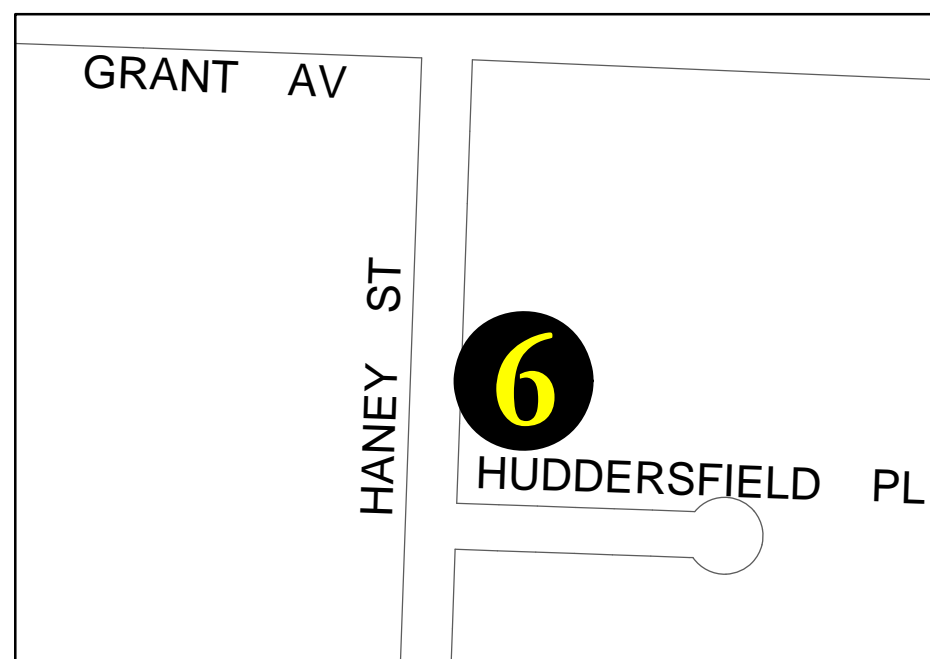

# Christmas Tree Drop Off Depots

**1. KILDONAN PARK**  
2015 Main Street - Rainbow Stage Parking Lot  
7am - 10pm

**2. VIMY ARENA**  
255 Hamilton Avenue at Vimy Road  
24 Hour Access

**4. KILCONA PARK**  
Lagimodiere Blvd and McIvor Ave  
-In Dog Walk Park Parking Lot  
7:30am - 10:00pm

**5. SUMMIT LANDFILL**  
Summit Road  
Monday to Friday: 8:30am-4:30pm

**3. ST. JAMES CIVIC CENTRE**  
2055 Ness Avenue - Northwest Corner of Parking Lot  
24 Hour Access

**6. CHARLESWOOD CENTRE**  
3900 Grant Avenue - Southwest Corner of Safeway Parking Lot (Along Haney St.)  
Access off Haney Street  
24 Hour Access

**7. WINNIPEG SOCCER COMPLEX**  
900 Waverley Street at Victor Lewis Drive  
24 Hour Access

**9. KING'S PARK**  
198 King's Drive - South Parking Lot  
8:00am - 10:00pm

**8. ST. VITAL PARK**  
190 River Road - South Parking Lot  
8:00am - 10:00pm