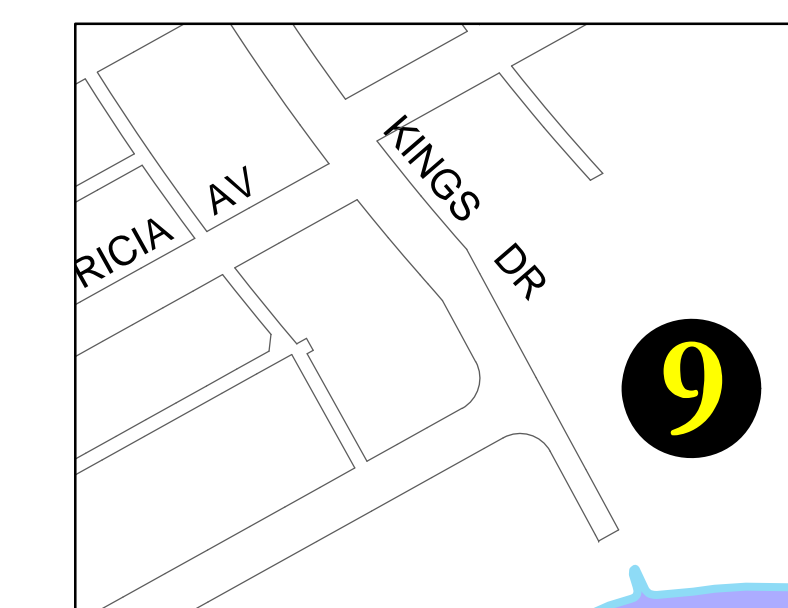

# Christmas Tree Drop Off Depots

**1. KILDONAN PARK**  
2015 Main Street - Rainbow Stage Parking Lot  
7am - 10pm

**2. VIMY ARENA**  
255 Hamilton Avenue at Vimy Road  
24 Hour Access

**4. KILCONA PARK**  
Lagimodiere Blvd and McIvor Ave  
-In Dog Walk Park Parking Lot  
7:30am - 10:00pm

**5. SUMMIT LANDFILL**  
Summit Road  
Monday to Friday: 8:30am-4:30pm

**3. ST. JAMES CIVIC CENTRE**  
2055 Ness Avenue - Northwest Corner of Parking Lot  
24 Hour Access

**6. CHARLESWOOD CENTRE**  
3900 Grant Avenue - Southwest Corner of Safeway Parking Lot (Along Haney St.)  
Access off Haney Street  
24 Hour Access

**7. WINNIPEG SOCCER COMPLEX**  
900 Waverley Street at Victor Lewis Drive  
24 Hour Access

**9. KING'S PARK**  
198 King's Drive - South Parking Lot  
8:00am - 10:00pm

**8. ST. VITAL PARK**  
190 River Road - South Parking Lot  
8:00am - 10:00pm