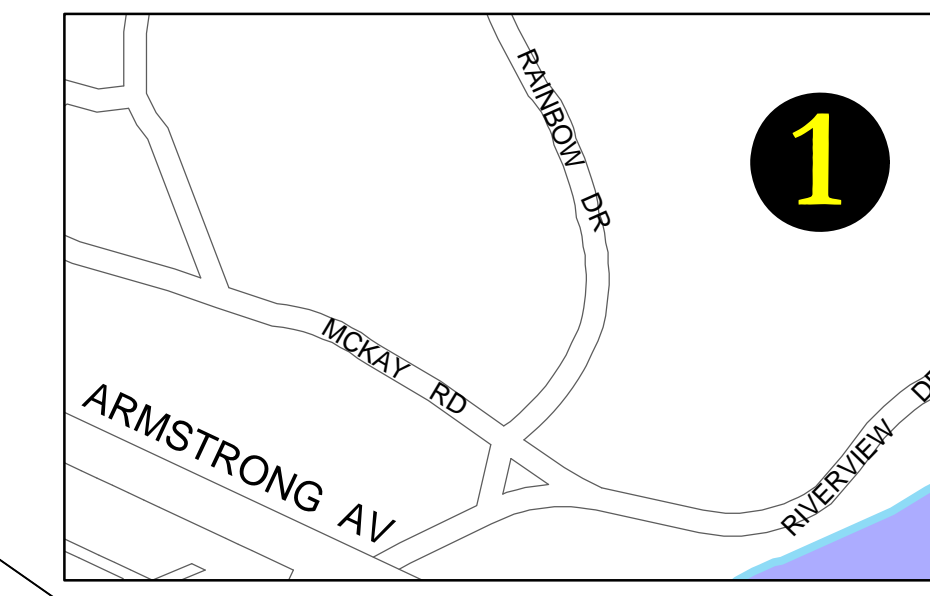

# Christmas Tree Drop Off Depots

**1. KILDONAN PARK**  
2015 Main Street - Rainbow Stage Parking Lot  
7am - 10pm

**2. VIMY ARENA**  
255 Hamilton Avenue at Vimy Road  
24 Hour Access

**4. KILCONA PARK**  
Lagimodiere Blvd and McIvor Ave  
-In Dog Walk Park Parking Lot  
7:30am - 10:00pm

**5. SUMMIT LANDFILL**  
Summit Road  
Monday to Friday: 8:30am-4:30pm

**3. ST. JAMES CIVIC CENTRE**  
2055 Ness Avenue - Northwest Corner of Parking Lot  
24 Hour Access

**6. CHARLESWOOD CENTRE**  
3900 Grant Avenue - Southwest Corner of Safeway Parking Lot (Along Haney St.)  
Access off Haney Street  
24 Hour Access

**7. WINNIPEG SOCCER COMPLEX**  
900 Waverley Street at Victor Lewis Drive  
24 Hour Access

**9. KING'S PARK**  
198 King's Drive - South Parking Lot  
8:00am - 10:00pm

**8. ST. VITAL PARK**  
190 River Road - South Parking Lot  
8:00am - 10:00pm