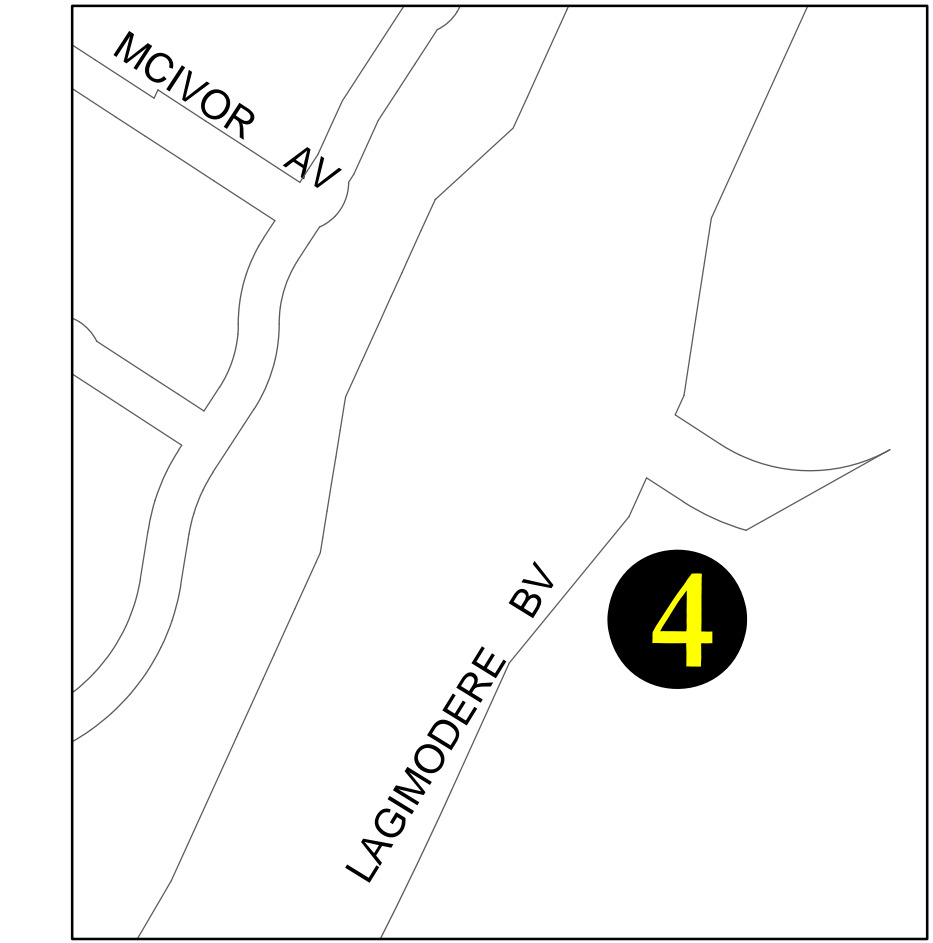

# Christmas Tree Drop Off Depots

**1. KILDONAN PARK**  
2015 Main Street - Rainbow Stage Parking Lot  
7am - 10pm

**2. VIMY ARENA**  
255 Hamilton Avenue at Vimy Road  
24 Hour Access

**4. KILCONA PARK**  
Lagimodiere Blvd and McIvor Ave  
-In Dog Walk Park Parking Lot  
7:30am - 10:00pm

**5. SUMMIT LANDFILL**  
Summit Road  
Monday to Friday: 8:30am-4:30pm

**3. ST. JAMES CIVIC CENTRE**  
2055 Ness Avenue - Northwest Corner of Parking Lot  
24 Hour Access

**6. CHARLESWOOD CENTRE**  
3900 Grant Avenue - Southwest Corner of Safeway Parking Lot (Along Haney St.)  
Access off Haney Street  
24 Hour Access

**7. WINNIPEG SOCCER COMPLEX**  
900 Waverley Street at Victor Lewis Drive  
24 Hour Access

**9. KING'S PARK**  
198 King's Drive - South Parking Lot  
8:00am - 10:00pm

**8. ST. VITAL PARK**  
190 River Road - South Parking Lot  
8:00am - 10:00pm