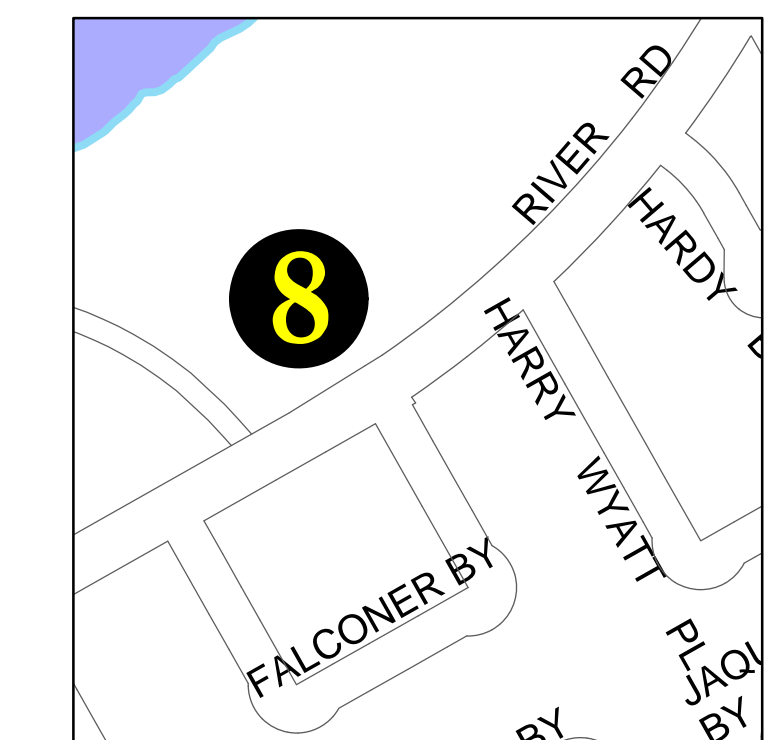

# Christmas Tree Drop Off Depots

**1. KILDONAN PARK**  
2015 Main Street - Rainbow Stage Parking Lot  
7am - 10pm

**2. VIMY ARENA**  
255 Hamilton Avenue at Vimy Road  
24 Hour Access

**4. KILCONA PARK**  
Lagimodiere Blvd and McIvor Ave  
-In Dog Walk Park Parking Lot  
7:30am - 10:00pm

**5. SUMMIT LANDFILL**  
Summit Road  
Monday to Friday: 8:30am-4:30pm

**3. ST. JAMES CIVIC CENTRE**  
2055 Ness Avenue - Northwest Corner of Parking Lot  
24 Hour Access

**6. CHARLESWOOD CENTRE**  
3900 Grant Avenue - Southwest Corner of Safeway Parking Lot (Along Haney St.)  
Access off Haney Street  
24 Hour Access

**7. WINNIPEG SOCCER COMPLEX**  
900 Waverley Street at Victor Lewis Drive  
24 Hour Access

**9. KING'S PARK**  
198 King's Drive - South Parking Lot  
8:00am - 10:00pm

**8. ST. VITAL PARK**  
190 River Road - South Parking Lot  
8:00am - 10:00pm