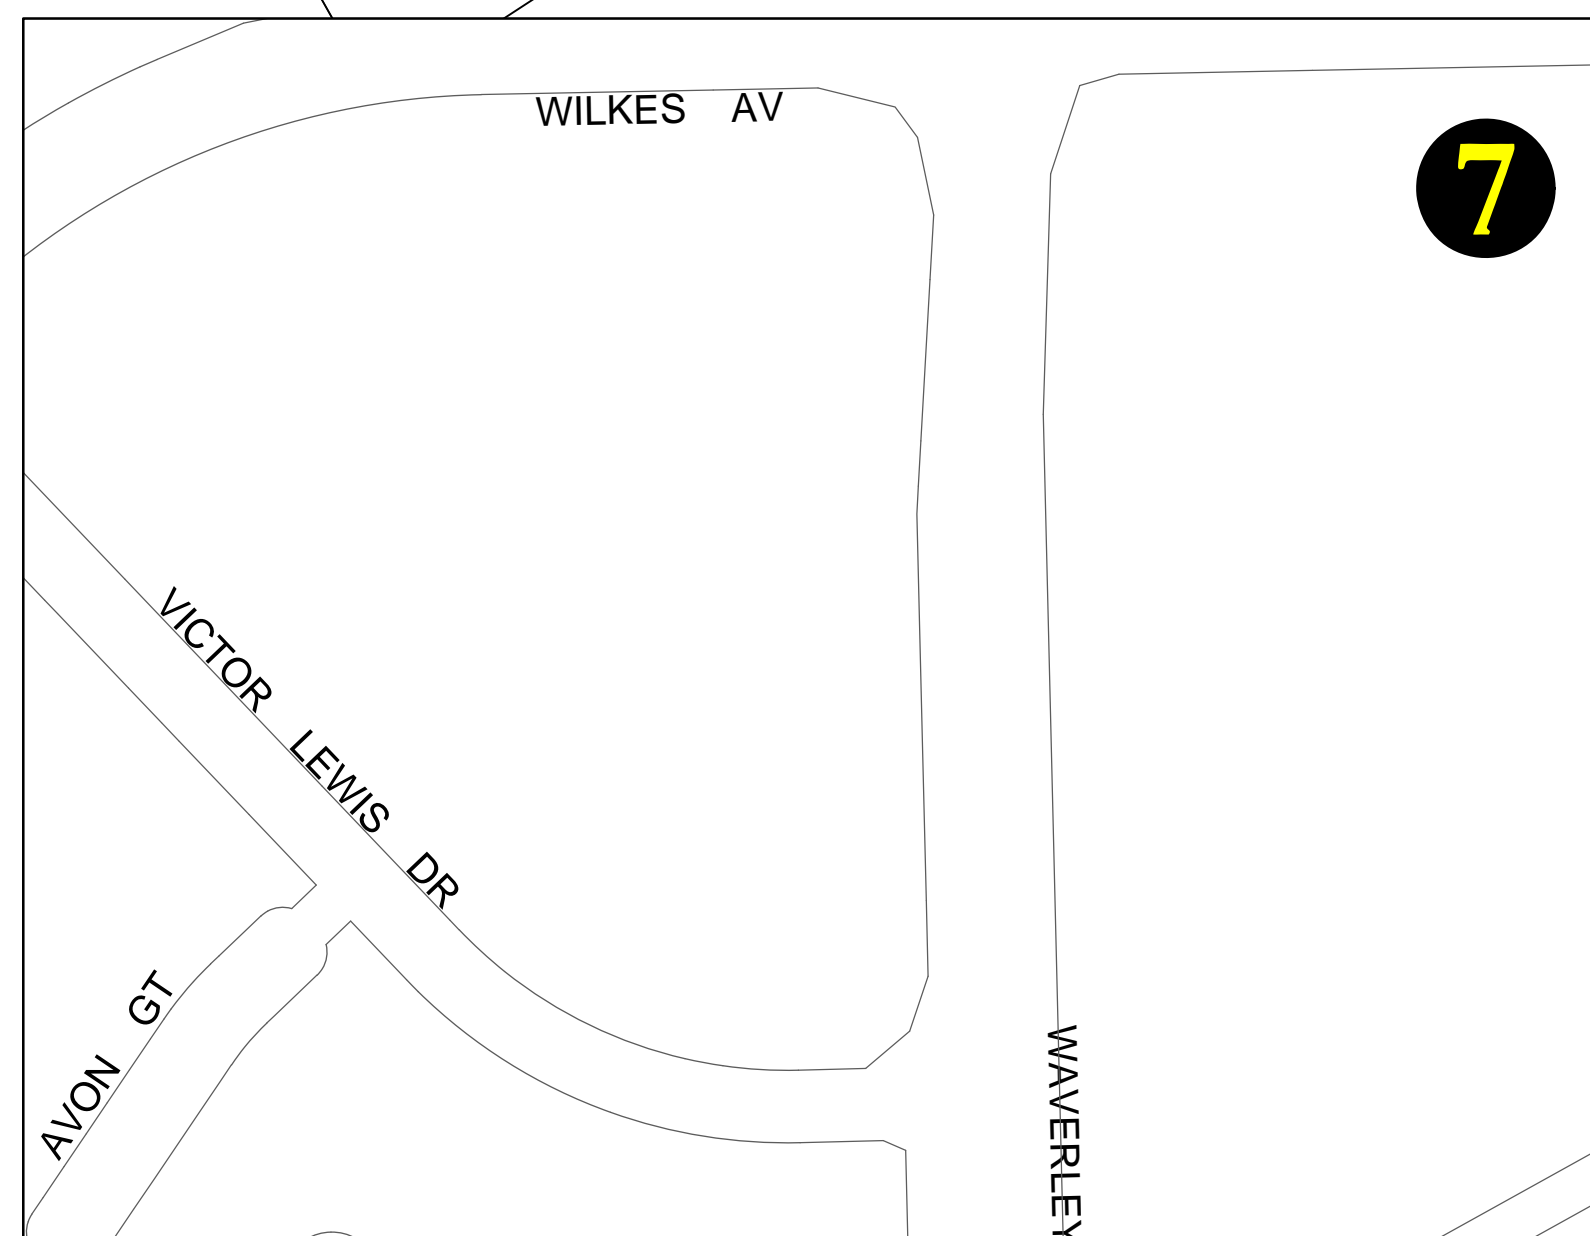

# Christmas Tree Drop Off Depots

**1. KILDONAN PARK**  
2015 Main Street - Rainbow Stage Parking Lot  
7am - 10pm

**2. VIMY ARENA**  
255 Hamilton Avenue at Vimy Road  
24 Hour Access

**4. KILCONA PARK**  
Lagimodiere Blvd and McIvor Ave  
-In Dog Walk Park Parking Lot  
7:30am - 10:00pm

**5. SUMMIT LANDFILL**  
Summit Road  
Monday to Friday: 8:30am-4:30pm

**3. ST. JAMES CIVIC CENTRE**  
2055 Ness Avenue - Northwest Corner of Parking Lot  
24 Hour Access

**6. CHARLESWOOD CENTRE**  
3900 Grant Avenue - Southwest Corner of Safeway Parking Lot (Along Haney St.)  
Access off Haney Street  
24 Hour Access

**7. WINNIPEG SOCCER COMPLEX**  
900 Waverley Street at Victor Lewis Drive  
24 Hour Access

**9. KING'S PARK**  
198 King's Drive - South Parking Lot  
8:00am - 10:00pm

**8. ST. VITAL PARK**  
190 River Road - South Parking Lot  
8:00am - 10:00pm